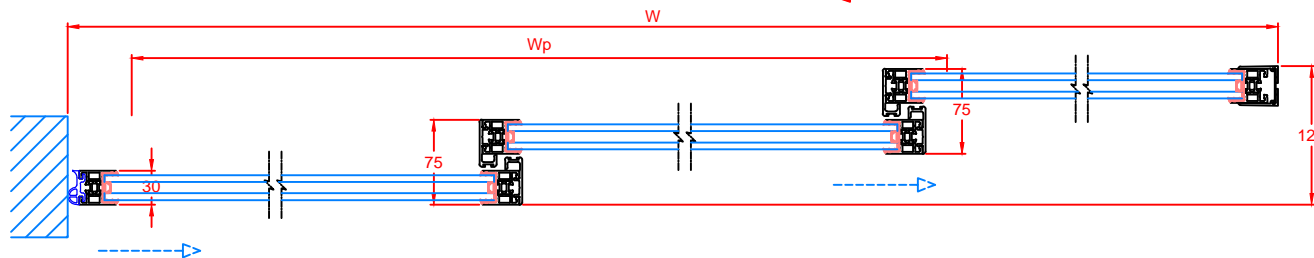

TL240/TL240es - 155mm

Automatic Telescopic Door

Section A-A

Section B-B

		Operator Type :
		155mm TL240/TL240es
Profile System :	Installation Type :	
TBS	2-leaves Door version	
Revision Date :	2015/09/05	Revision No. : 0

TL240/TL240es - 155mm

Automatic Telescopic Door

Section A-A

Section B-B

		Operator Type :	
		155mm	
Profile System :		Installation Type :	
TBS		4-leaves Door version	
Revision Date :		Revision No. :	
2015/09/05		0	

TL240/TL240es - 155mm

Automatic Telescopic Door

Section A-A

Section B-B

		Operator Type :	
		155mm	
Profile System :		Installation Type :	
TBS		2-leaves Door version	
Revision Date :		Revision No. :	
2015/09/05		0	