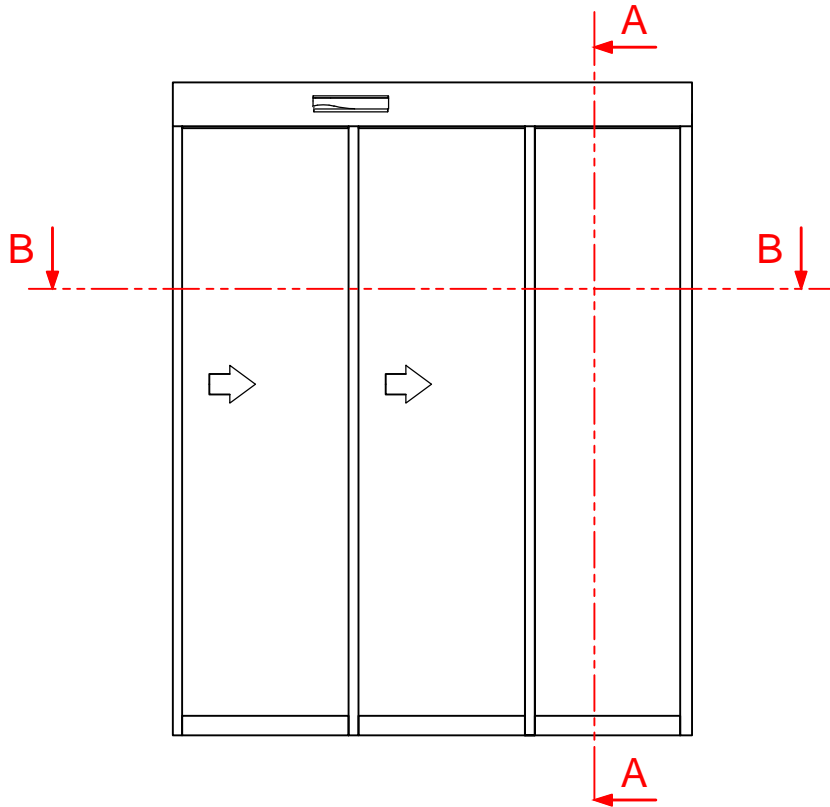

TL240/TL240es - 155mm

Automatic Telescopic Door

Section A-A