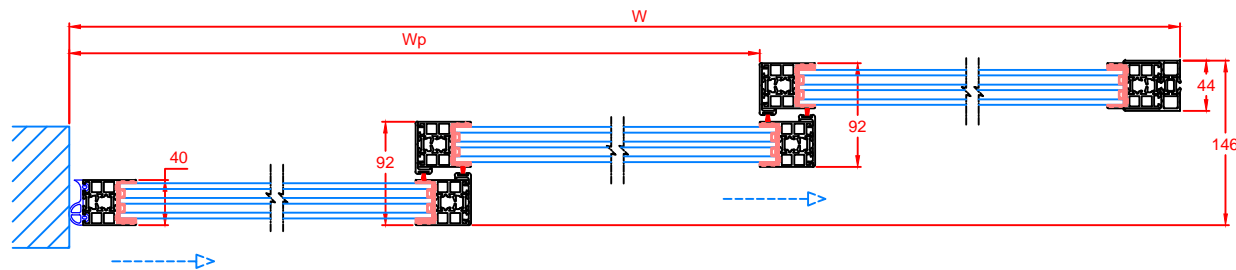

TL240/TL240es - 155mm

Automatic Telescopic Door

Section A-A

Section B-B

		Operator Type :	
		155mm	
Profile System :		Installation Type :	
THB		4-leaves Door version	
Revision Date : 2015/09/05		Revision No : 0	

TL240/TL240es - 155mm

Automatic Telescopic Door

Section A-A

Section B-B

		Operator Type :	
		155mm	
Profile System :		Installation Type :	
THB		2-leaves Door version	
Revision Date : 2015/09/05		Revision No. : 0	