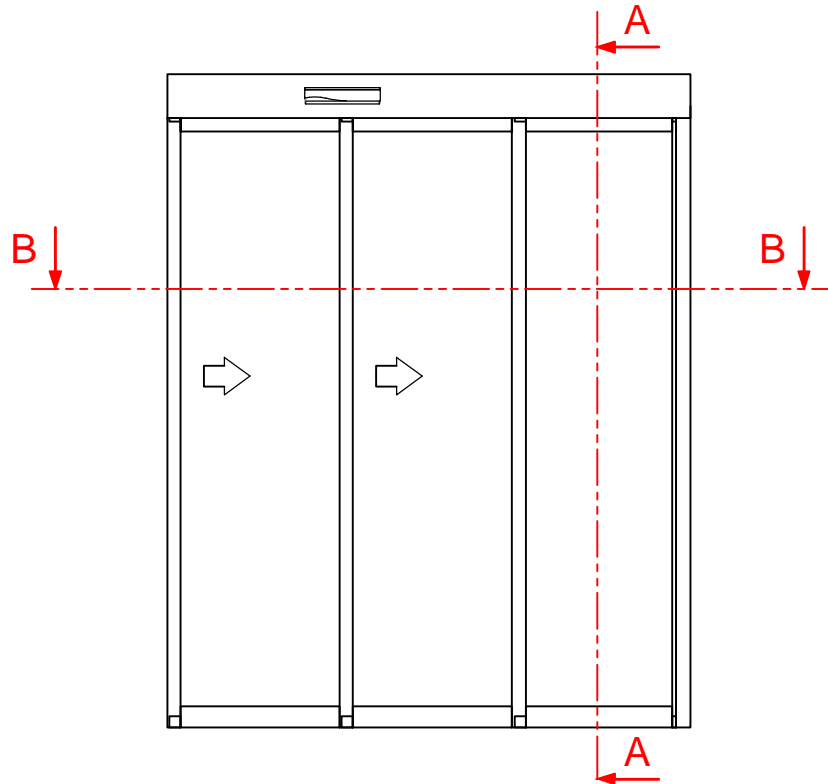

TL240/TL240es - 155mm

Automatic Telescopic Door

Section A-A