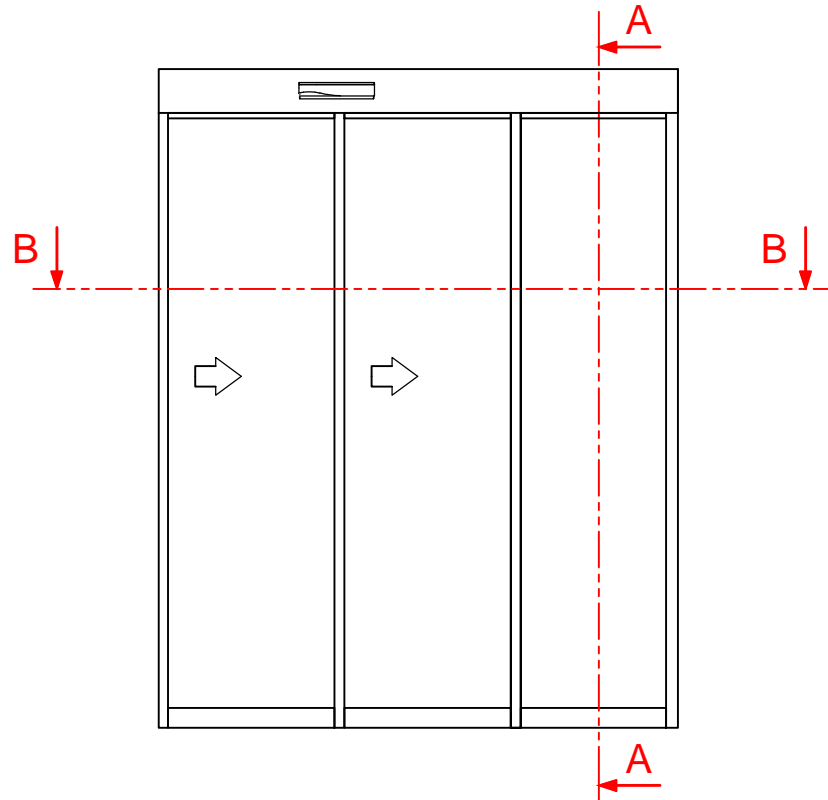

TL240/TL240es - 155mm

Automatic Telescopic Door

Section A-A

Section B-B

		Operator Type :	
		155mm	
Profile System :		Installation Type :	
UTS		4-leaves Door version	
Revision Date :		Revision No. :	
2015/09/05		0	

TL240/TL240es - 155mm

Automatic Telescopic Door

Section B-B

Section A-A

		Operator Type :	
		155mm	
		TL240/TL240es	
Profile System :	Installation Type :		
UTS		2-leaves Door version	
Revision Date :	2015/09/05	Revision No. :	0